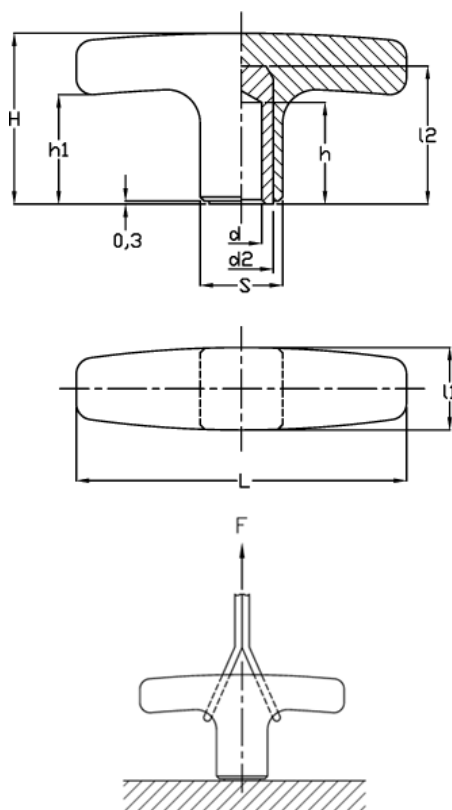

Data Sheet

Article number: 2304032431
Description: Handle 32431
L.652/55 B-6, Black

Measures

$d2 = 10$

$l2 = 27$

$d H9 = 6$

$S = 14 \times 14$

$F (N) = 3300$

$h = 18$

$H = 33$

$h1 = 22.0$

$L = 55$

$l1 = 14$